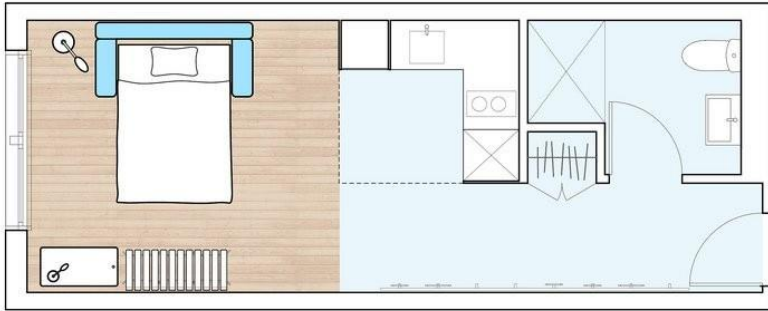

JULIETTE BALCONY

63 SF

7'-0" w X 9'-0" h Sliding doors and
a laminated glass guardrail.

APT. #3A - DAY

9'-10" high wall surface behind couch used as pin-up wall; kitchen counter is down and ready for a coffee.

APT. #4D - DUSK

Preparation for a dinner of 6 is underway.

APT. #3A - NIGHT

Convertible sofa-bed folded down; kitchen counter folded up; coffee table on wheels relocated to wall.

APT. #4D - NIGHT

Dishes have been cleared, foldable table hung on a rail, Murphy bed folded down from bookshelf, counter also folded down, ready for breakfast tomorrow.