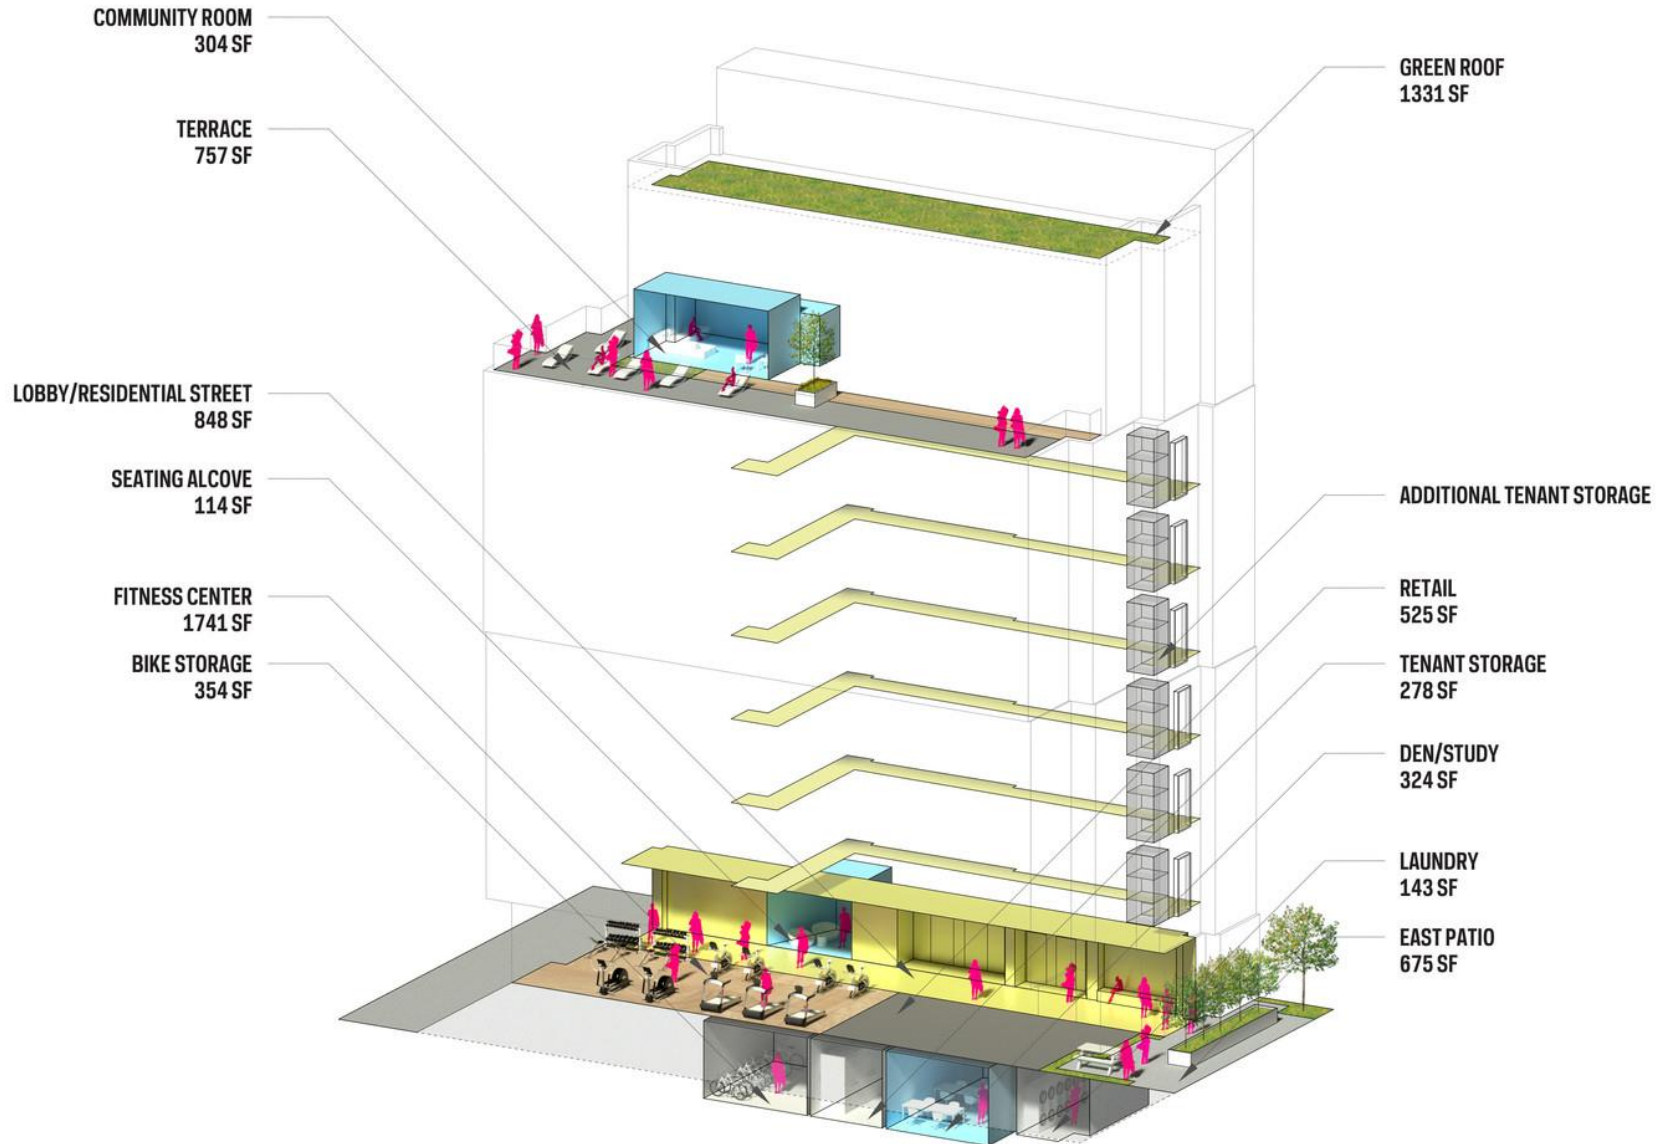

JULIETTE BALCONY

63 SF

7'-0" w X 9'-0" h Sliding doors and
a laminated glass guardrail.

APT. #3A - DAY

9'-10" high wall surface behind couch used as pin-up wall; kitchen counter is down and ready for a coffee.

APT. #4D - DUSK

Preparation for a dinner of 6 is underway.

APT. #3A - NIGHT

Convertible sofa-bed folded down; kitchen counter folded up; coffee table on wheels relocated to wall.

APT. #4D - NIGHT

Dishes have been cleared, foldable table hung on a rail, Murphy bed folded down from bookshelf, counter also folded down, ready for breakfast tomorrow.