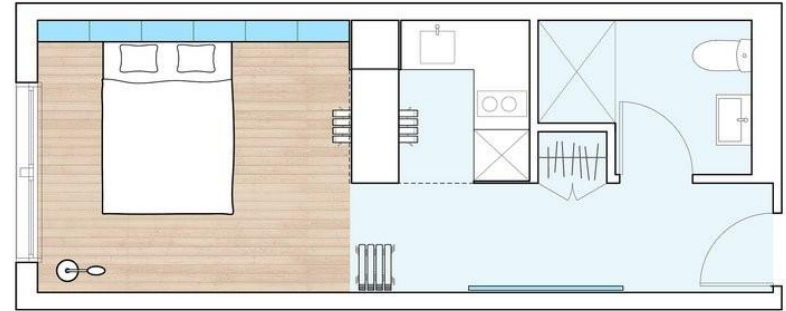

Average 286sf, 2 zones, 1 home

LINEAR STORAGE LOFT

70 cuft.

16x x 1'-10" high x 2'-6" deep:
the same volume of storage as a
Volkswagen Jetta Sportwagen.

BATHROOM/CLOSET

Accessible bathroom with shower;
full depth closet.

JULIETTE BALCONY

63 SF

7'-0" w X 9'-0" h Sliding doors and
a laminated glass guardrail.

APT. #3A - DAY

9'-10" high wall surface behind couch used as pin-up wall; kitchen counter is down and ready for a coffee.

APT. #4D - DUSK

Preparation for a dinner of 6 is underway.

APT. #3A - NIGHT

Convertible sofa-bed folded down; kitchen counter folded up; coffee table on wheels relocated to wall.

APT. #4D - NIGHT

Dishes have been cleared, foldable table hung on a rail, Murphy bed folded down from bookshelf, counter also folded down, ready for breakfast tomorrow.