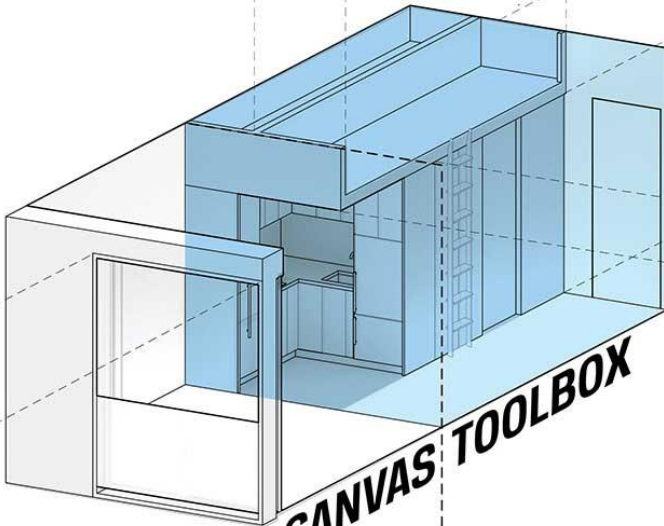

OUR MICRO TOWERS

55 units, 4 towers, 10 floors, 1 community

OUR SHARED SPACES

3525sf exterior space, 5470sf interior amenities... 1 key card

OUR MICRO MODULES

92 modules, 2 weeks to erect them

MY MICRO UNIT

Average 286sf, 2 zones, 1 home

LINEAR STORAGE LOFT

70 cuft.

16x x 1'-10" high x 2'-6" deep:
the same volume of storage as a
Volkswagen Jetta Sportwagen.

BATHROOM/CLOSET

Accessible bathroom with shower;
full depth closet.

CANVAS TOOLBOX

KITCHEN
70 cuft*.

Efficient factory built kitchen
with fold-down table/counter,
full height pull-out pantry, full
height fridge, range and space for
a convection microwave.

*including refrigerator

JULIETTE BALCONY

63 SF

7'-0" w X 9'-0" h Sliding doors and
a laminated glass guardrail.

APT. #3A - DAY

9'-10" high wall surface behind couch used as pin-up wall; kitchen counter is down and ready for a coffee.