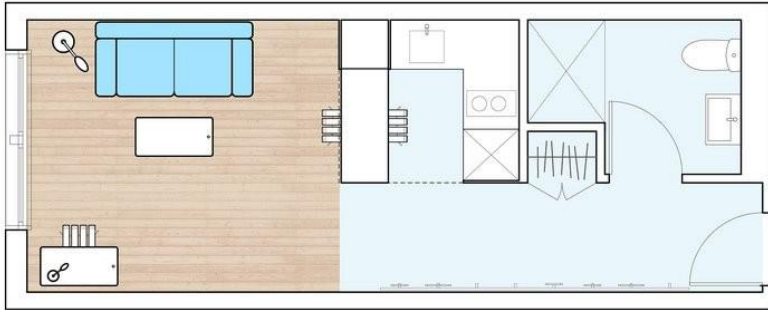

Average 286sf, 2 zones, 1 home

LINEAR STORAGE LOFT

70 cuft.

16x x 1'-10" high x 2'-6" deep:
the same volume of storage as a
Volkswagen Jetta Sportwagen.

BATHROOM/CLOSET

Accessible bathroom with shower;
full depth closet.

CANVAS TOOLBOX

KITCHEN
70 cuft*.

Efficient factory built kitchen
with fold-down table/counter,
full height pull-out pantry, full
height fridge, range and space for
a convection microwave.

*including refrigerator

JULIETTE BALCONY

63 SF

7'-0" w X 9'-0" h Sliding doors and
a laminated glass guardrail.

APT. #3A - DAY

9'-10" high wall surface behind couch used as pin-up wall; kitchen counter is down and ready for a coffee.