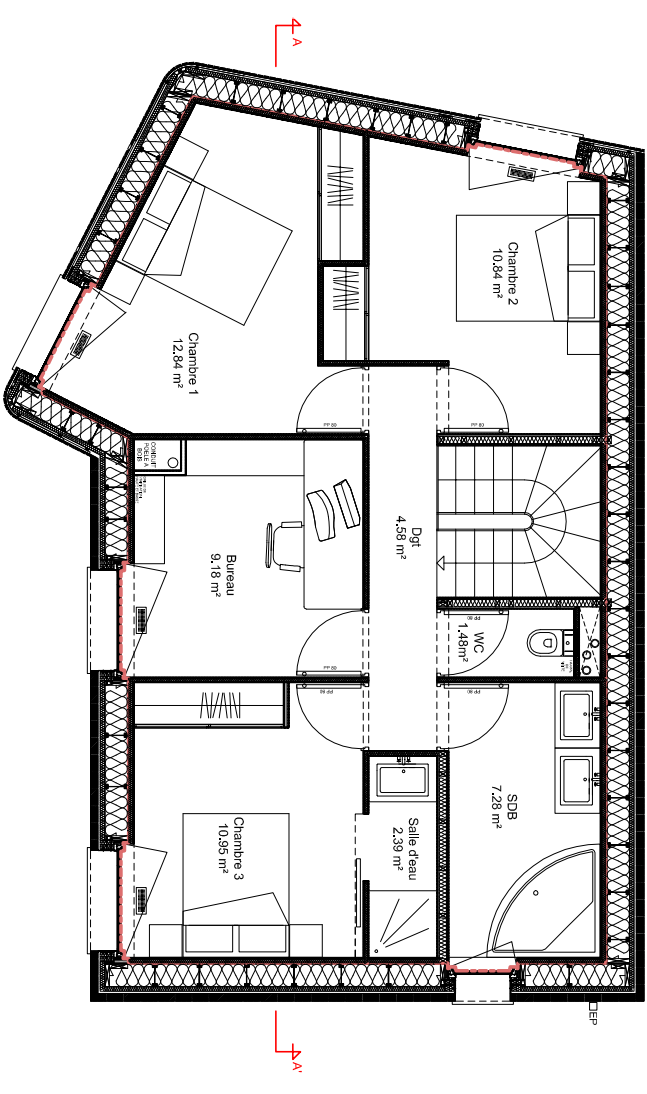

Plan rez de chaussée
 Surface habitable : 60.46 m²

Plan R+1
 Surface habitable : 59.54 m²
 Surface habitable totale : 120.00 m²